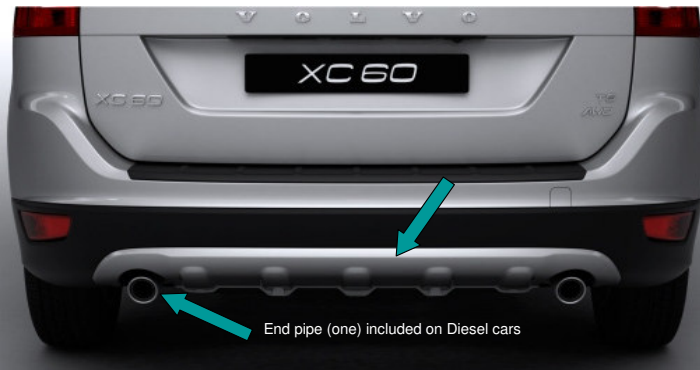

N.B.: Images does not always show correct car model and design of the accessory. This is a general image to describe the function.

ORDER CODE	ACCESSORY	C30 533	V40 525	C70 542	V60 155	S60 134	XC60 156	V70 135	XC70 136	XC90 275	S80 124	USD
	“STYLING PACKAGE # 2 - XC60” - YOU PAY, ONLY:	-	-	-	-	-	X	-	-	-	-	1,430
STYLP2	OFFER CONTENTS AND "ORDINARY" ORDER CODES: Bumper Bars – Front bumper (UP), Skidplate Rear (SKIDR), Side Scuff Plate (UX), Mudflaps Front (NA)											
	EXCEPTIONS & PREREQUISITES: NOTE: Not in combination with Running Board (RC) If car have detachable Tow bar "WZ" in comb. with Skidplate please also order the protective cover, order code "COVTB" (Not for MC3x)											
	DIESEL: Diesel cars must be equipped with one End Pipe ("4B"), included in this price. Drivee only. Not for R-design Drivee.											