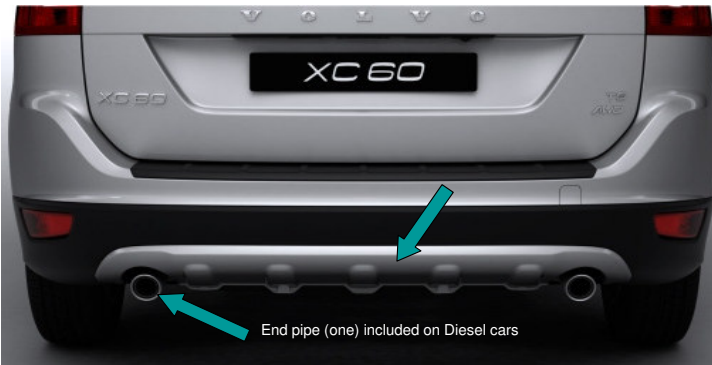

ORDER CODE	ACCESSORY	C30 533	V40 525	C70 542	V60 155	S60 134	XC60 156	V70 135	XC70 136	XC90 275	S80 124	USD
	“STYLING PACKAGE # 2 - XC60” - YOU PAY, ONLY:	-	-	-	-	-	X	-	-	-	-	1,430
STYLP2	OFFER CONTENTS AND "ORDINARY" ORDER CODES: Bumper Bars – Front bumper (UP), Skidplate Rear (SKIDR), Side Scuff Plate (UX), Mudflaps Front (NA)											
	EXCEPTIONS & PREREQUISITES: NOTE: Not in combination with Running Board (RC) If car have detachable Tow bar "WZ" in comb. with Skidplate please also order the protective cover, order code "COVTB" (Not for MC3x)											
	DIESEL: Diesel cars must be equipped with one End Pipe ("4B"), included in this price. Drivee only. Not for R-design Drivee.											

N.B.: Images does not always show correct car model and design of the accessory. This is a general image to describe the function.