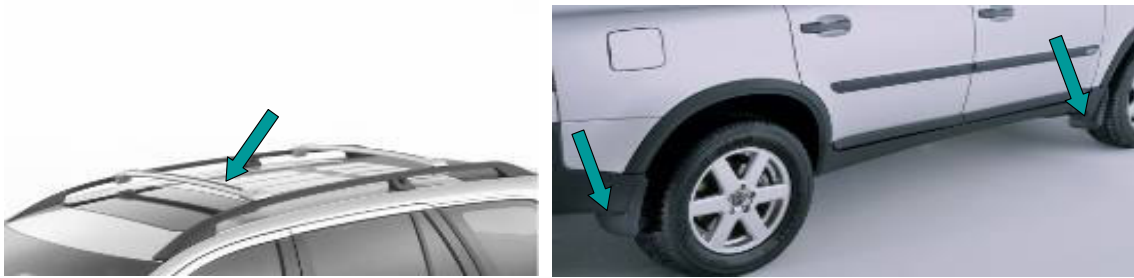

ORDER CODE	ACCESSORY	C30 533	V40 525	C70 542	V60 155	S60 134	XC60 156	V70 135	XC70 136	XC90 275	S80 124	USD
ESTYL1	“ELEGANCE STYLING PACKAGE XC90”											
	Elegance Styling Package XC90 built after week 1146, contents, Load Carriers (CU), Mudflaps Front (NA) Running Board (RC) Running Board Step (RBS) Mudflaps Rear (NB).(NOT for XC90 R-Design, or for cars with side scuff plates (UX)									x		1,550

N.B.: Images does not always show correct car model and design of the accessory. This is a general image to describe the function.