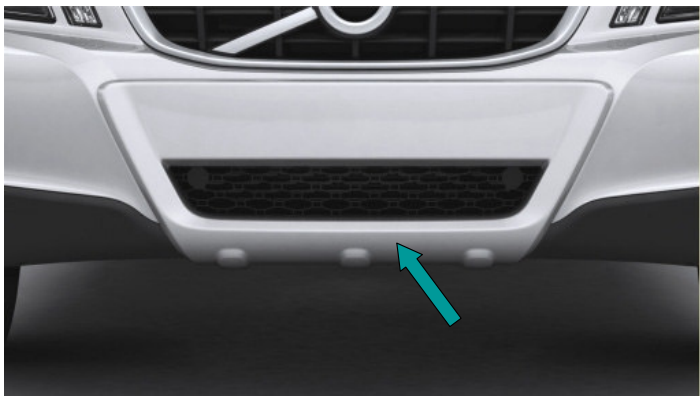

ORDER CODE	ACCESSORY	C30 533	V40 525	C70 542	V60 155	S60 134	XC60 156	V70 135	XC70 136	XC90 275	S80 124	USD
	“STYLING PACKAGE # 2 - XC60” - YOU PAY, ONLY:	-	-	-	-	-	X	-	-	-	-	1,430
STYLP2	OFFER CONTENTS AND "ORDINARY" ORDER CODES: Bumper Bars – Front bumper (UP), Skidplate Rear (SKIDR), Side Scuff Plate (UX), Mudflaps Front (NA)											
	EXCEPTIONS & PREREQUISITES: NOTE: Not in combination with Running Board (RC) If car have detachable Tow bar "WZ" in comb. with Skidplate please also order the protective cover, order code "COVTB" (Not for MC3x)											
	DIESEL: Diesel cars must be equipped with one End Pipe ("4B"), included in this price. Drivee only. Not for R-design Drivee.											

N.B.: Images does not always show correct car model and design of the accessory. This is a general image to describe the function.