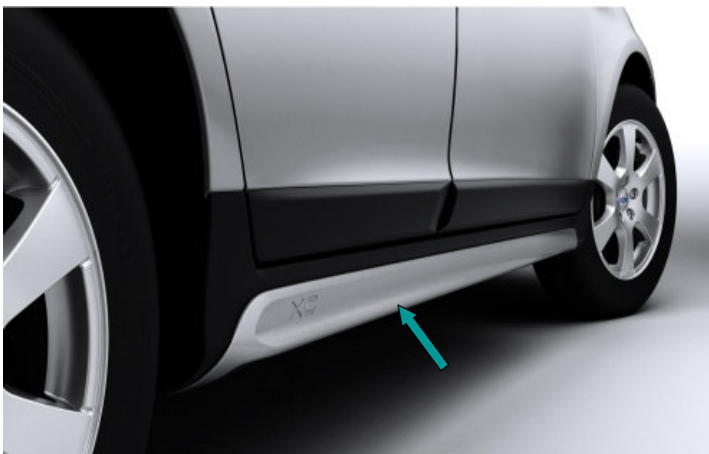

ORDER CODE	ACCESSORY	C30 533	V40 525	C70 542	V60 155	S60 134	XC60 156	V70 135	XC70 136	XC90 275	S80 124	USD
	“STYLING PACKAGE # 2 - XC60” - YOU PAY, ONLY:	-	-	-	-	-	X	-	-	-	-	1,430
STYLP2	OFFER CONTENTS AND "ORDINARY" ORDER CODES: Bumper Bars – Front bumper (UP), Skidplate Rear (SKIDR), Side Scuff Plate (UX), Mudflaps Front (NA)											
	EXCEPTIONS & PREREQUISITES: NOTE: Not in combination with Running Board (RC) If car have detachable Tow bar "WZ" in comb. with Skidplate please also order the protective cover, order code "COVTB" (Not for MC3x)											
	DIESEL: Diesel cars must be equipped with one End Pipe ("4B"), included in this price. Drivee only. Not for R-design Drivee.											

N.B.: Images does not always show correct car model and design of the accessory. This is a general image to describe the function.