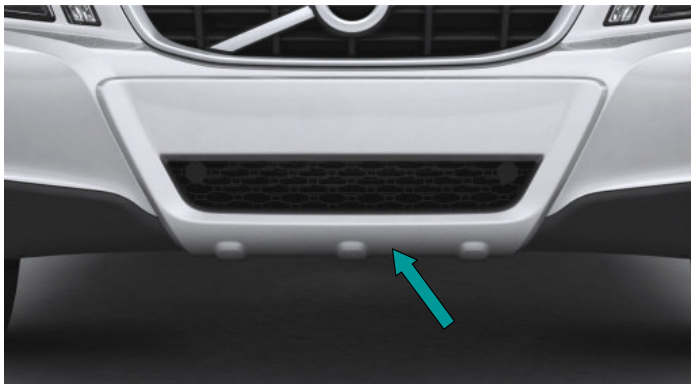

N.B.: Images does not always show correct car model and design of the accessory. This is a general image to describe the function.

ORDER CODE	ACCESSORY	C30 533	V40 525	C70 542	V60 155	S60 134	XC60 156	V70 135	XC70 136	XC90 275	S80 124	USD
	“STYLING PACKAGE # 2 - XC60” - YOU PAY, ONLY:	-	-	-	-	-	X	-	-	-	-	1,430
STYLP2	OFFER CONTENTS AND "ORDINARY" ORDER CODES: Bumper Bars – Front bumper (UP), Skidplate Rear (SKIDR), Side Scuff Plate (UX), Mudflaps Front (NA)											
	EXCEPTIONS & PREREQUISITES: NOTE: Not in combination with Running Board (RC) If car have detachable Tow bar "WZ" in comb. with Skidplate please also order the protective cover, order code "COVTB" (Not for MC3x)											
	DIESEL: Diesel cars must be equipped with one End Pipe ("4B"), included in this price. Drivee only. Not for R-design Drivee.											